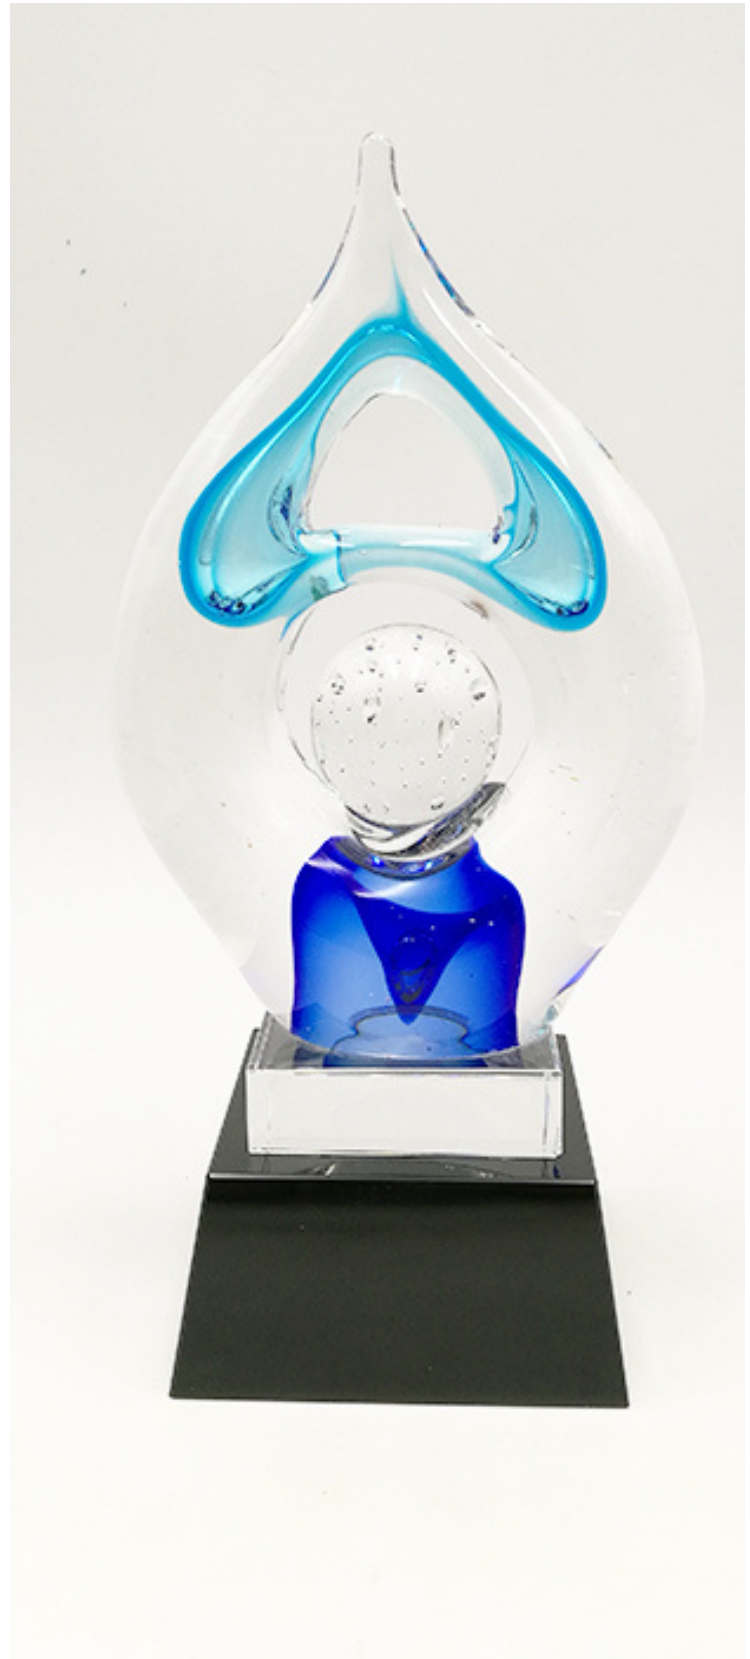

A glass sculpture on a pedestal. The sculpture is a thick, translucent glass ribbon that spirals upwards from a base, forming a large loop. The glass has a color gradient from light blue at the bottom to light green at the top. The sculpture is mounted on a grey, trapezoidal pedestal with a white rectangular label on its front face. The text 'LIU LI CRYSTAL GLASS CATALOG' is overlaid in the center of the image.

Sprouts Liu Li Crystal

LIU LI CRYSTAL GLASS

Appreciation Liu Li Crystal

LIU LI CRYSTAL GLASS

Winning Liu Li Crystal

LIU LI CRYSTAL GLASS

World Liu Li Crystal
30.5 CM (H) x 9.5 CM (L)

LIU LI CRYSTAL GLASS

Star Liu Li Crystal
27 CM (H) x 8 CM (L)

LIU LI CRYSTAL GLASS

Tri Star Liu Li Crystal
27 CM (H) x 8 CM (L)

LIU LI CRYSTAL GLASS

Double Star Liu Li Crystal
28 CM (H) x 8 CM (L)

LIU LI CRYSTAL GLASS

Fire Liu Li Crystal
27 CM (H) x 8 CM (L)

Horse Liu Li Crystal
28 CM (H) x 8 CM (L)