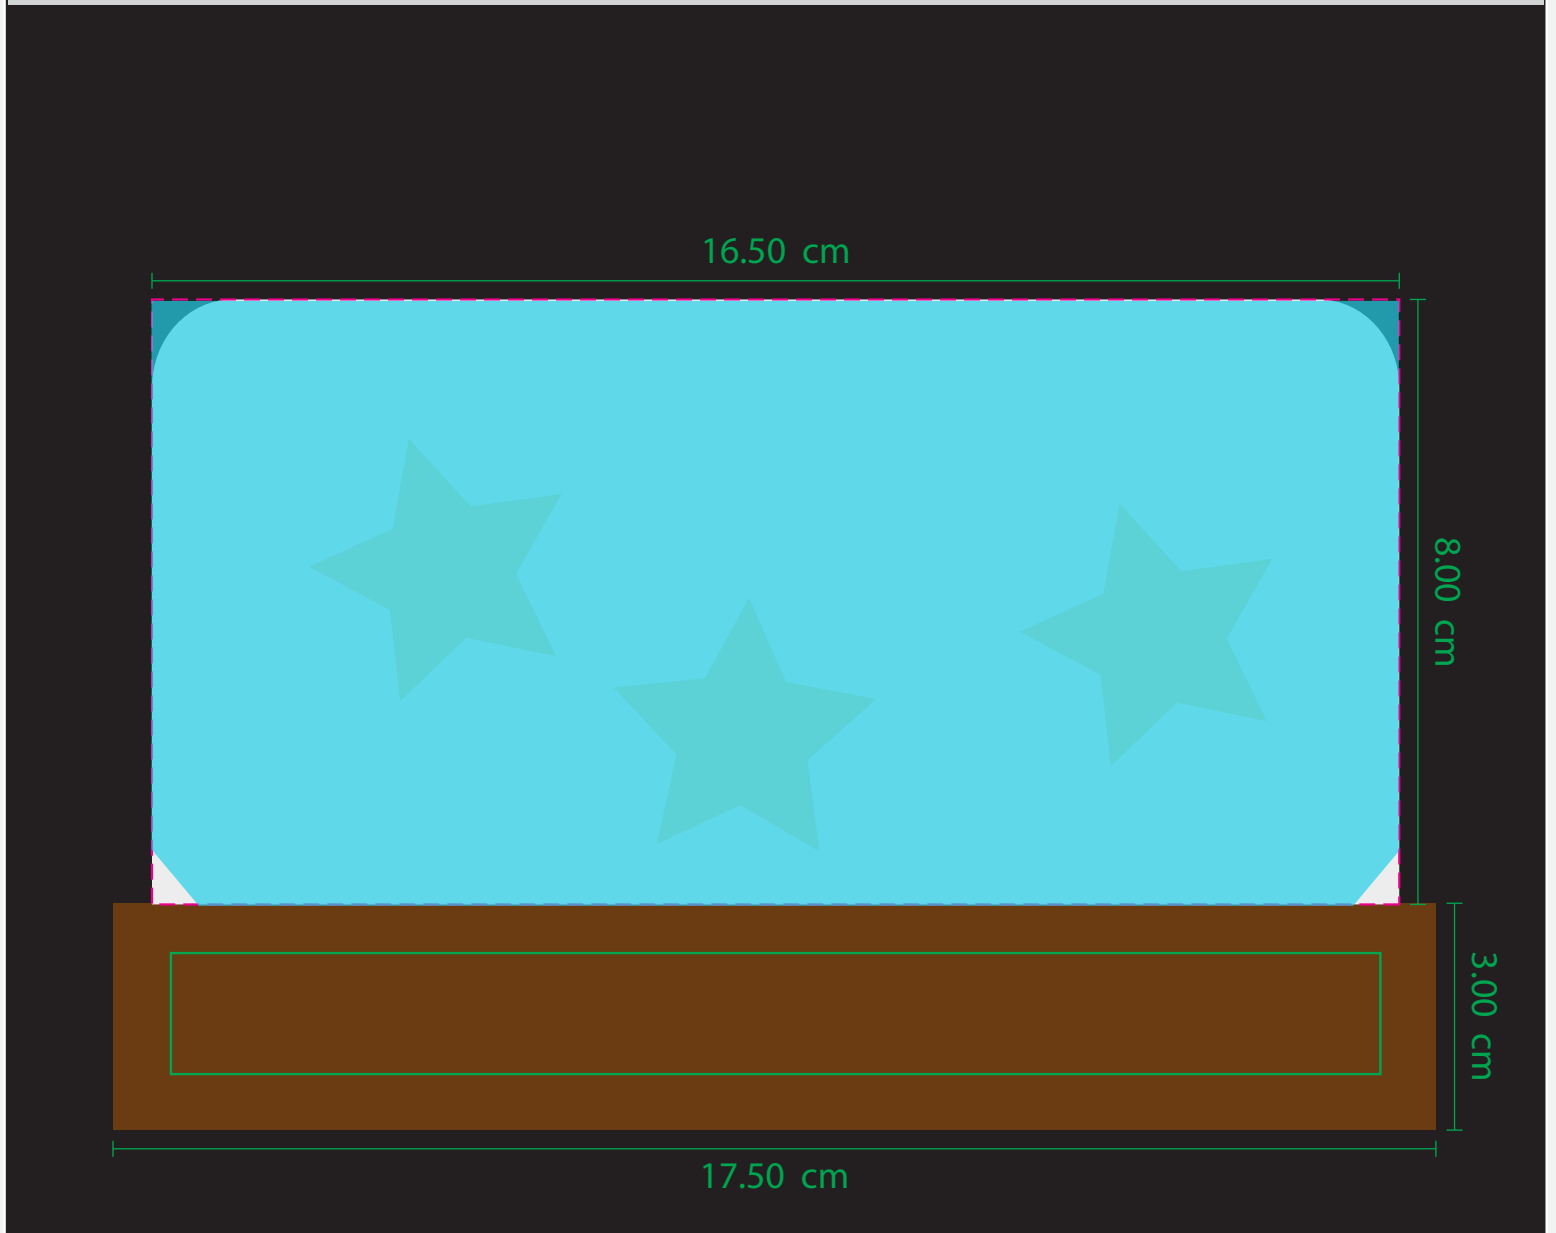

# CABLE BOX

BOX TYPE: EG17014-PC17014 LONG LED PLAQUE

- OUTER SIZE : 21.2cm x 22.3cm X 4cm
- INNER SIZE: 20.3cm X 20.5cm X 3.6cm
- ACRYLIC SIZE: 16.5cm X 8cm
- BASE WOOD PRINT SIZE: 16cm X 1.6cm
- LIGHTING VISIBILITY AREA