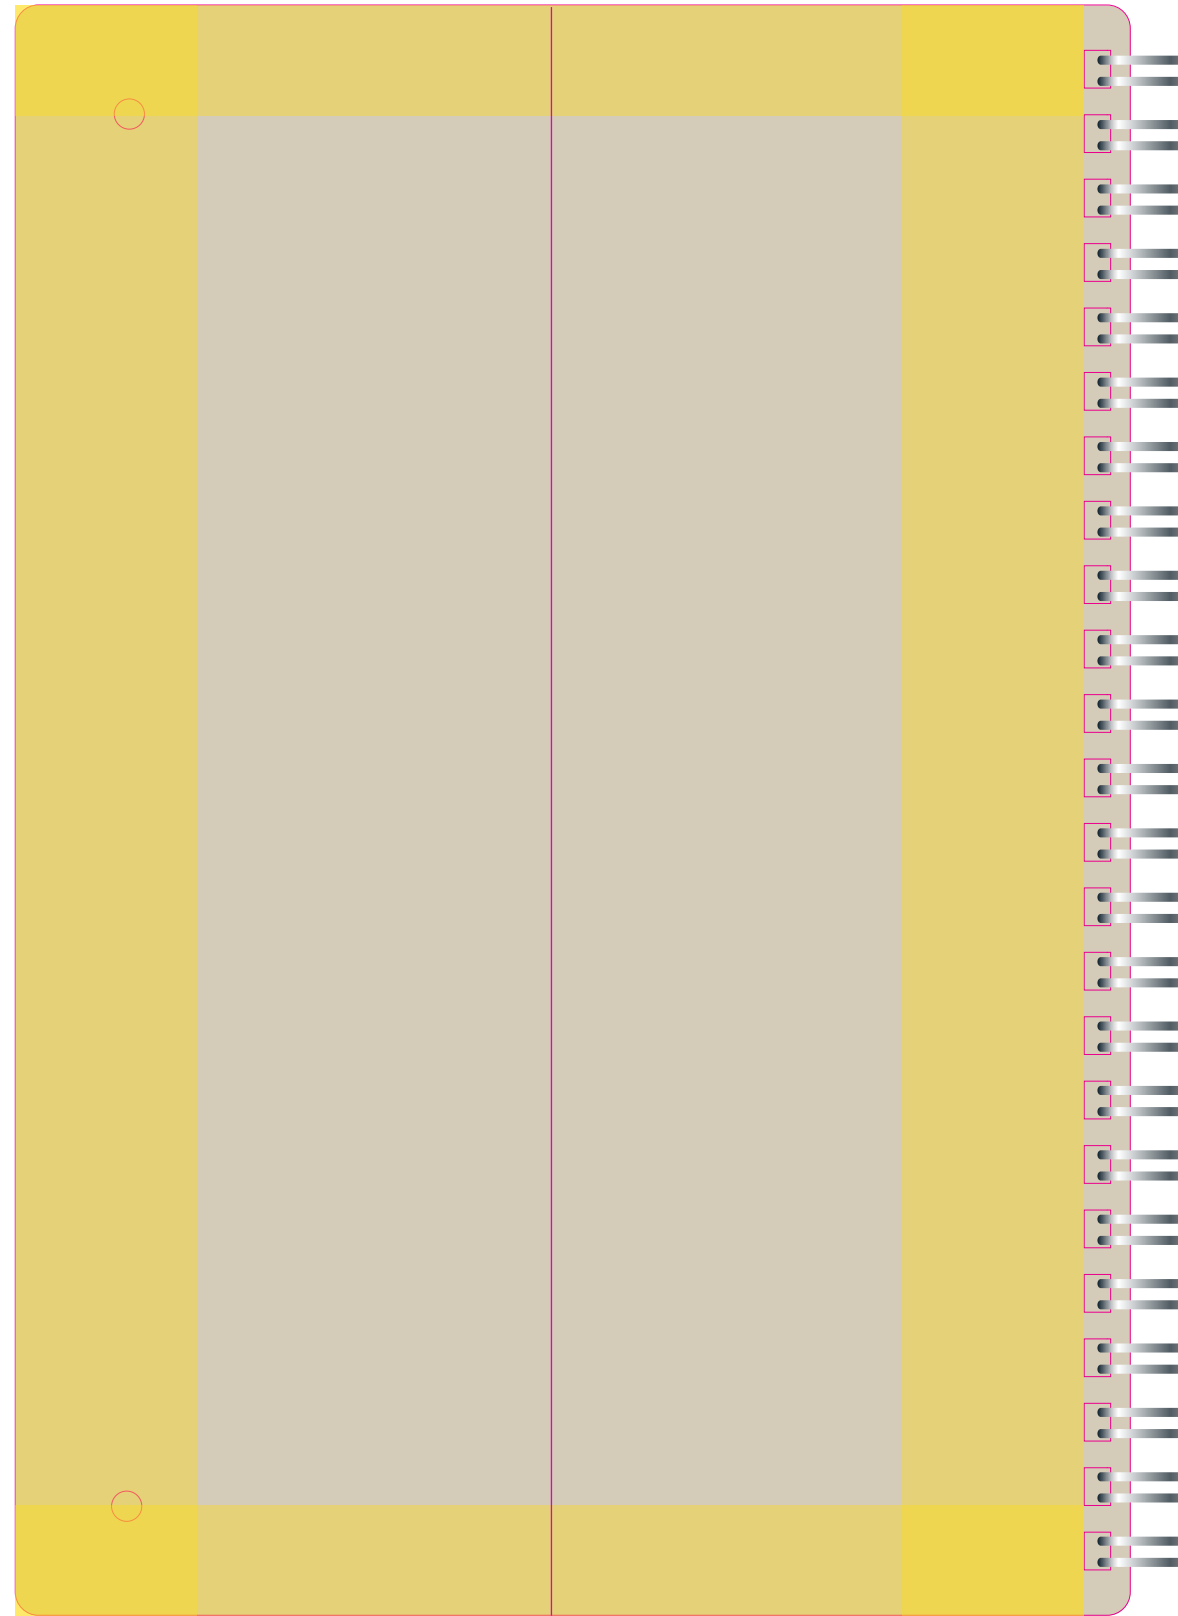

Cover

Back

Inside 1st Page Paper

Size: 14.75cm X 21.3cm

- Layer 1 Wood Cover & Back Diecut
- Laser 2 Wood Engrave Cover & Back
- Inside 1st Page Paper

- Full Bleed - Extend your background design to this edge, on all sides.
- Actual Size: Product Size. Anything left beyond this line will be cut off.
- Safe Area: Keep all important contents (text and images) within this area.