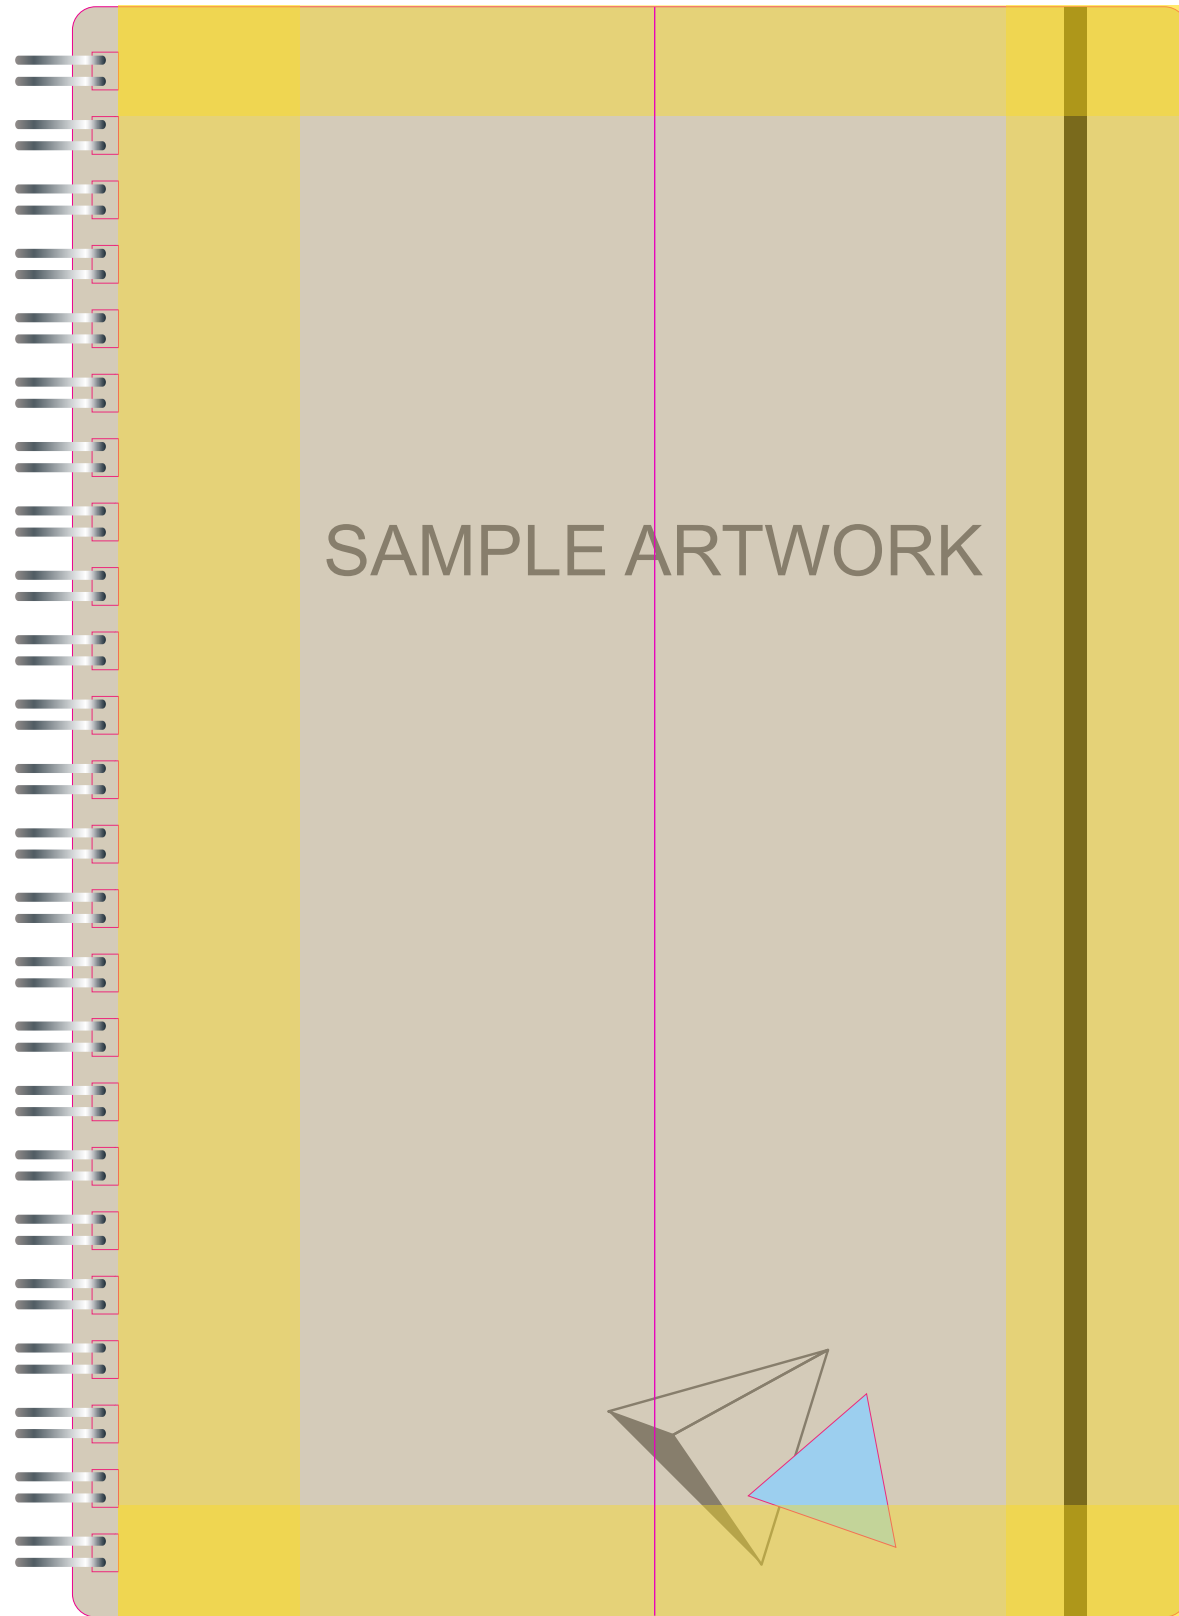

Cover

Back

Inside 1st Page Paper

Size: 14.75cm X 21.3cm

- Layer 1 Wood Cover & Back Diecut
- Laser 2 Wood Engrave Cover & Back
- Inside 1st Page Paper

- Full Bleed - Extend your background design to this edge, on all sides.
- Actual Size: Product Size. Anything left beyond this line will be cut off.
- Safe Area: Keep all important contents (text and images) within this area.